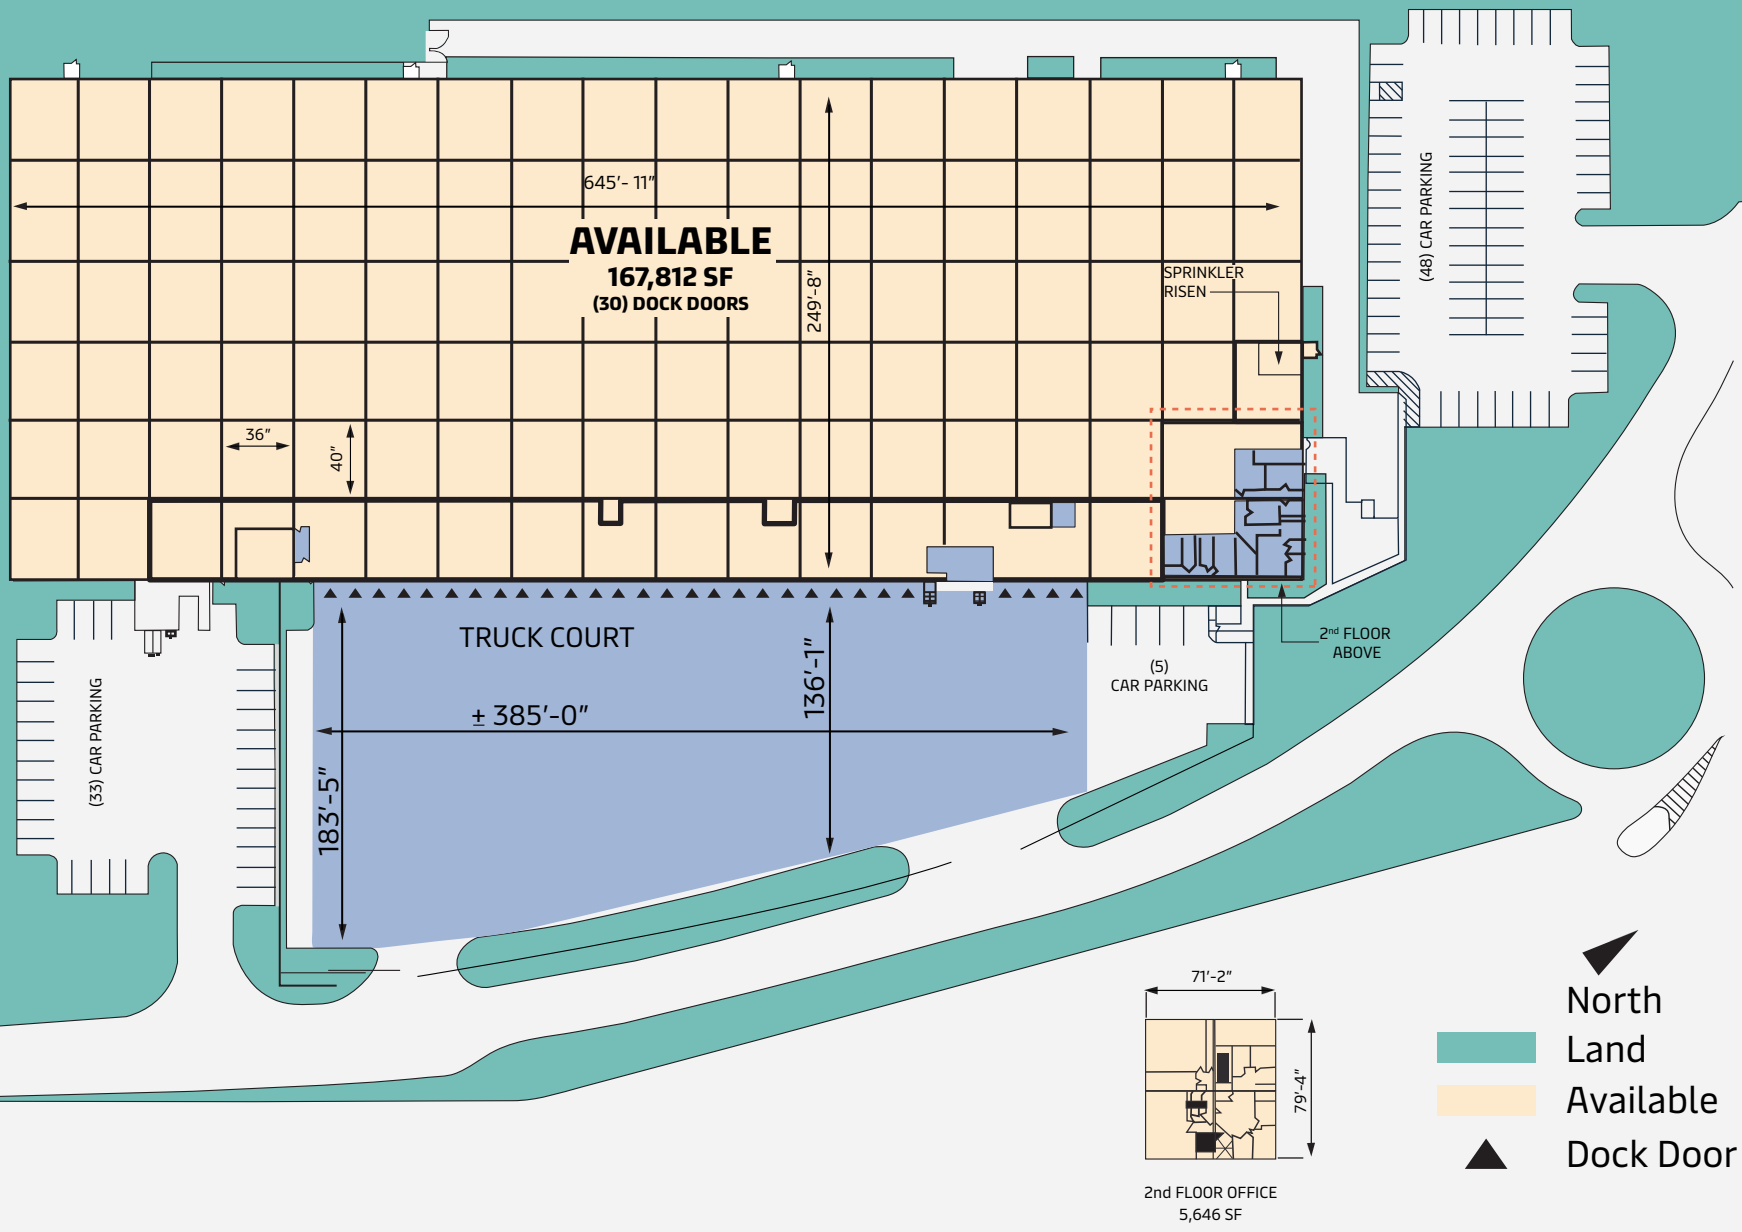

Got questions?
You can reach out to our sales representatives.