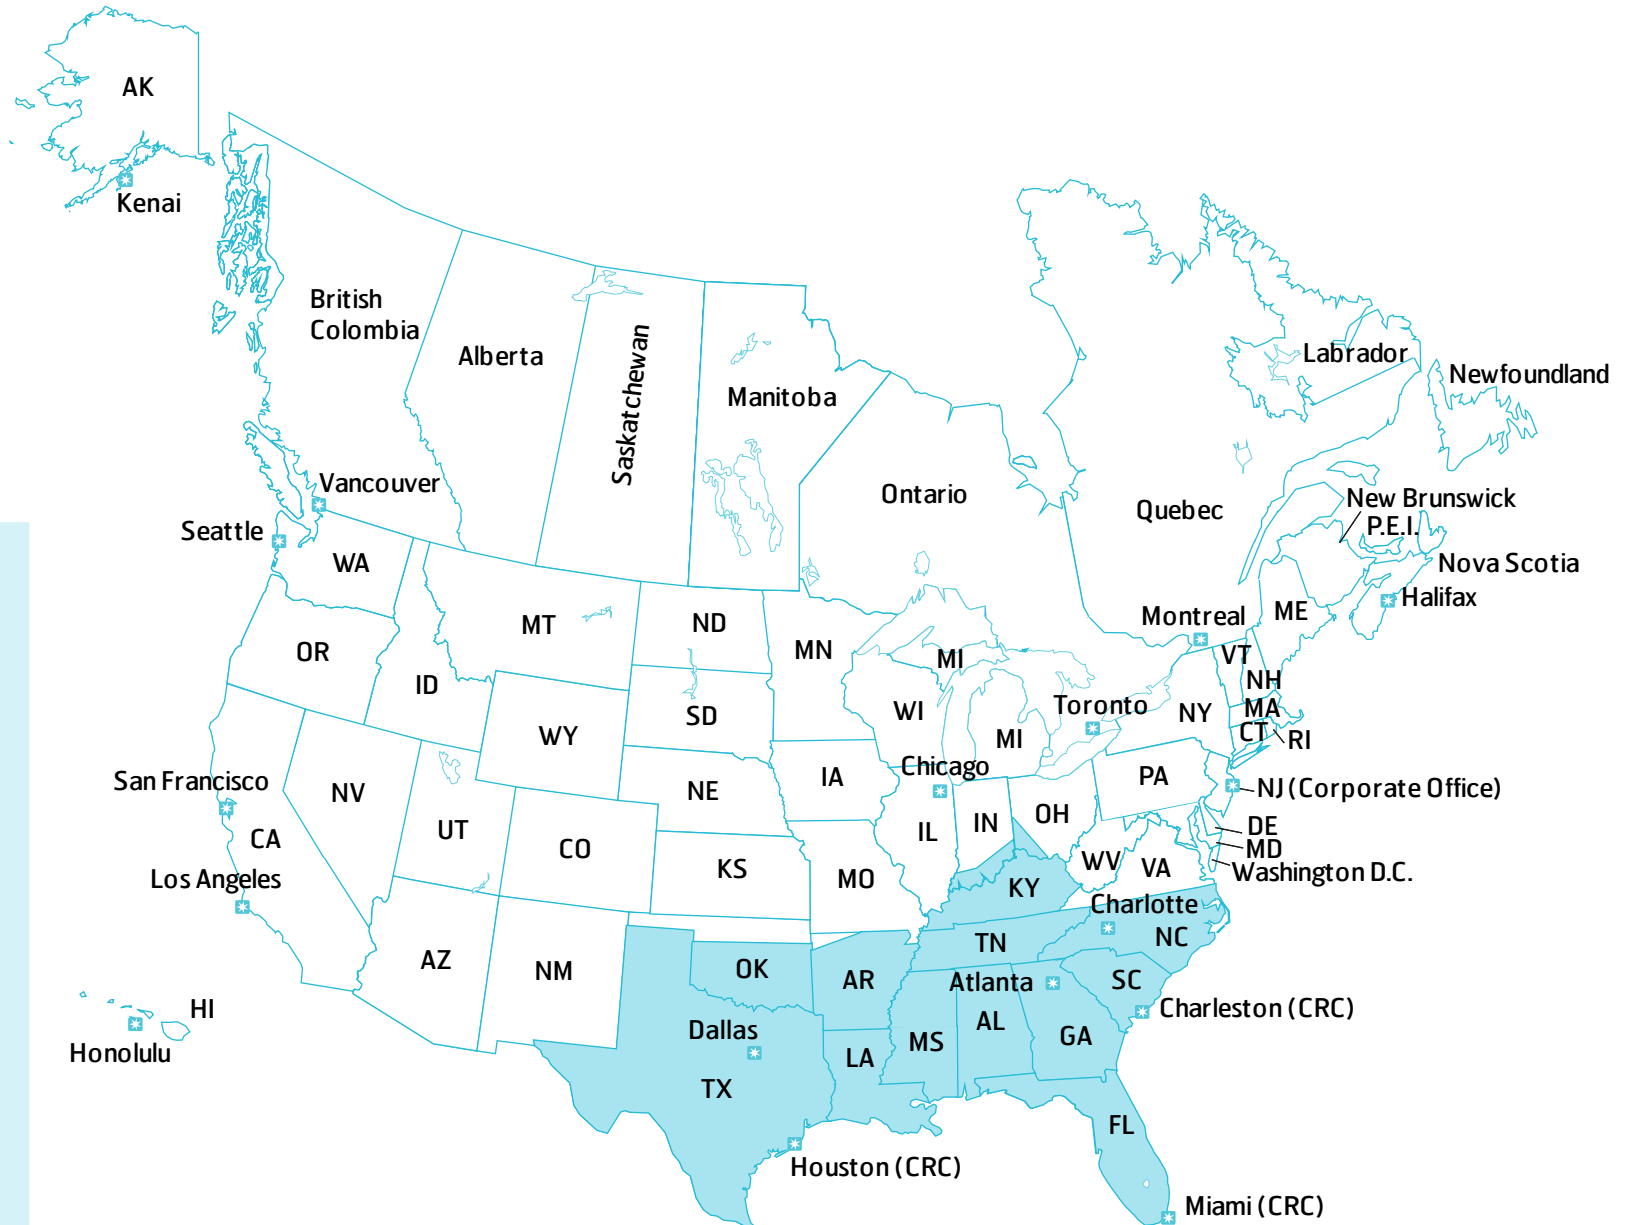

Charleston and North Charleston

This map represents a general illustration of the Maersk Line service network via the Charleston and North Charleston gateway. Map covers both import and export routings.

Coverage via Charleston and North Charleston

Alabama	
Arkansas	716 - 725
	728 - 729
Florida	
Georgia	
Indiana	470 - 472
	476 - 477
Kentucky	
Louisiana	
Mississippi	
Missouri	637 - 639
North Carolina	
Ohio	450 - 455
Oklahoma	730 - 736
	740 - 745
	747 - 749

South Carolina
Texas
Tennessee

Note: three digit zip code represents corresponding coverage area