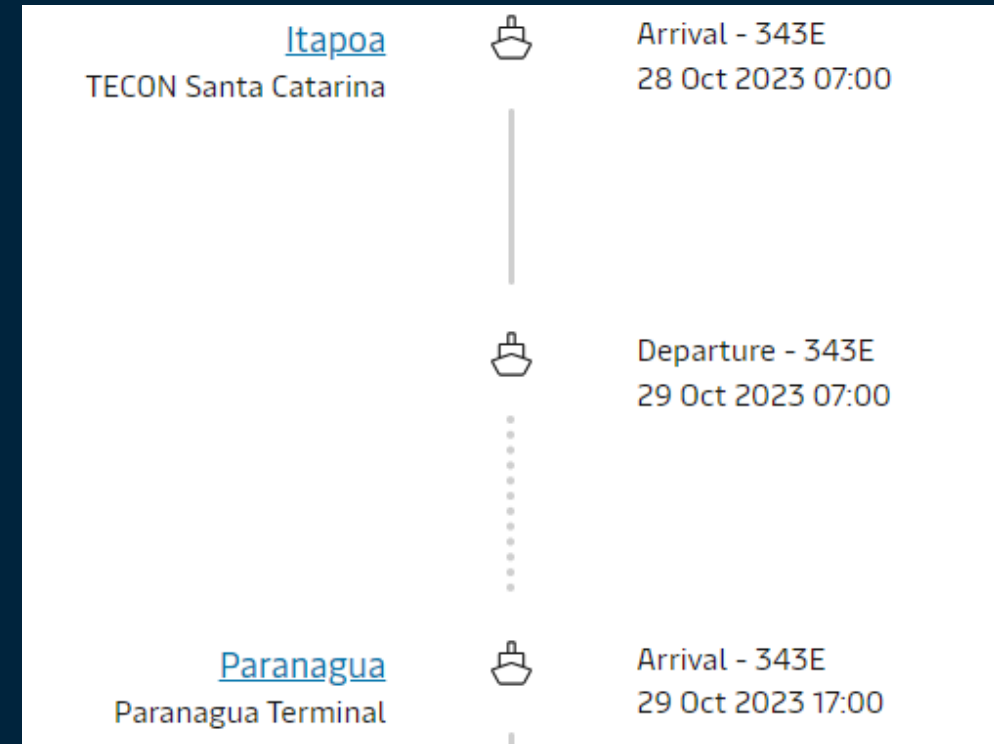

The route will be shown starting from the selected date! Click on the port name to be redirected to the view by port (Port Calls).

Schedules

Search our extensive routes to find the schedule which fits your supply chain.

Point-to-Point Port Calls **Vessel Schedules**

Vessel name

Date from

Search

*All times on brazilian schedules are shown in standard Brasilia Time (BRT)

Search by Port (Port Calls)

Select a country and port to see the deadline of all vessels in that port. On date, type the starting arrival date on origin port.

Point-to-Point **Port Calls** Vessel Schedules

Country/Region
Brazil

Port
Itapoa

Date from
25/10/2023

Search

Search results for **Itapoa, Brazil**

↑ Earlier sailings

Vessel/Voyage	Terminal	Arrival	Departure
MAERSK LAVRAS 343E 343E	TECON Santa Catarina	28 Oct 2023 07:00	29 Oct 2023 07:00

You will be shown a list of the next vessels sailing to this destination!

Departure 01 Nov 2023 Brasil Terminal Portuario	Arrival 10 Dec 2023 YANGSHAN SGH GUANDONG TERMINAL	Vessel/Voyage MAERSK LAVRAS 343E Transit Time: 39 Days	Get a quote
Deadlines			
Container gate-in 28 Oct 2023 12:00	Shipping Instructions 26 Oct 2023 18:00	Shipping Instructions - AMS N/A	Verified Gross Mass 28 Oct 2023 12:00
Show route details			