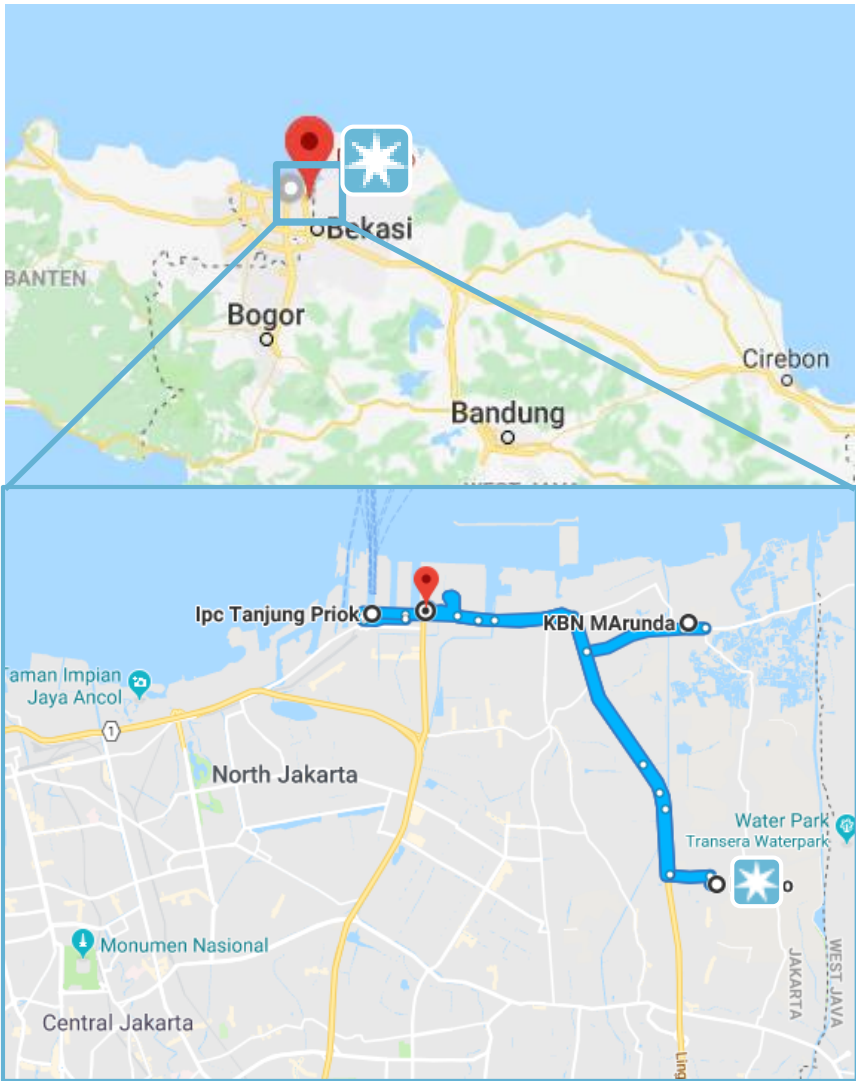

Indonesia – Jakarta Warehouse (PLB Enabled)

Strategic Highlights

- 5 active warehouse locations, total over 50,000 square meters in size
- Self owned and operated warehouse in Cakung area, supported by long term local partners
- Strategic locations in northern and eastern part of Jakarta due to close proximity to the Jakarta seaport
- Warehouse fully meet or exceed local safety certification requirements, as well as international and customer specific requirements