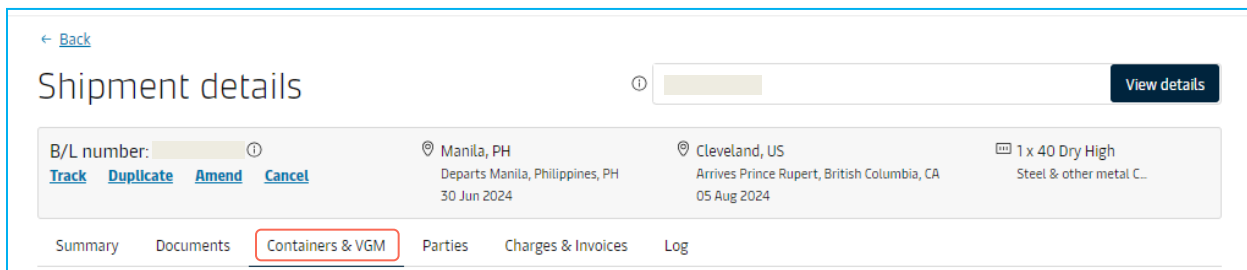

Haulage Details

Where can I view the haulage details?

Step 1: Click Account icon located at the top right corner of the home page and Login.

Step 2: On the Hub page use the Track shipments search box to find a shipment. Enter BL or container number and click View details.

Step 3: The Shipment Details page loads to show all details on a shipment.

Step 4: Select the Containers & VGM tab to see an overview of all the containers within a shipment.

Haulage Details

MAERSK Prices Book Tracking Schedules Logistics solutions Manage

← Back

Shipment details

B/L number: [redacted] Manila, PH Cleveland, US 1 x 40 Dry High
[Track](#) [Duplicate](#) [Amend](#) [Cancel](#) Departs Manila, Philippines, PH Arrives Prince Rupert, British Columbia, CA Steel & other metal C.
 30 Jun 2024 05 Aug 2024