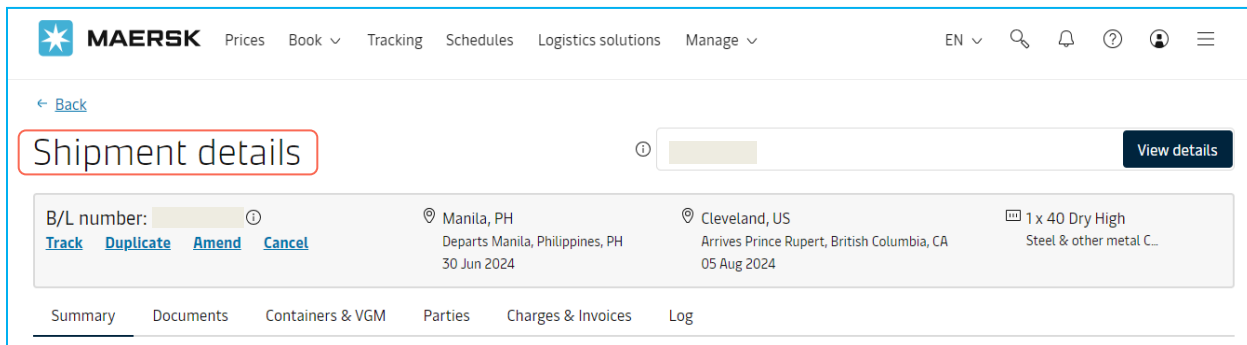

Haulage Details

Where can I view the haulage details?

Step 1: Click Account icon located at the top right corner of the home page and Login.

Step 2: On the Hub page use the Track shipments search box to find a shipment. Enter BL or container number and click View details.

Step 3: The Shipment Details page loads to show all details on a shipment.

Step 4: Select the Containers & VGM tab to see an overview of all the containers within a shipment.

Haulage Details

MAERSK Prices Book Tracking Schedules Logistics solutions Manage